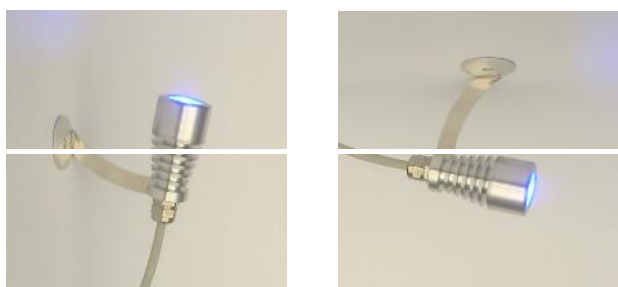

# COLIBRI'

CODE: IN001

COLIBRI' is the smallest LED light unit designed for wall washing, up lighting and down lighting applications. It represents a completely new direction in interior and exterior color change lighting thanks to the latest L.E.D. technology blended with the best optics which ensure a trouble free unit and many years of maintenance free operation.

COLIBRI' is the smallest RGB colourchanger on the market. It can be used in many applications: column and wall washing, mood lighting, architectural lighting, bar & club lighting, shops, museums.

## FEATURES:

- LUXEON LED long Life ~è50.000 hours
- 1 LED 1,2W (red, green, blue, white)
- Range of beam angles one color: 12°, 30°, 45°, 110° and 25x6°
- 1 LED 6,7W RGB 110° (BOX LED 1W)
- No moving parts
- No gels or filters
- Low voltage
- Cool beam operation / fanless / noiseless
- No UV
- IP67 environmental construction
- Aluminium finish