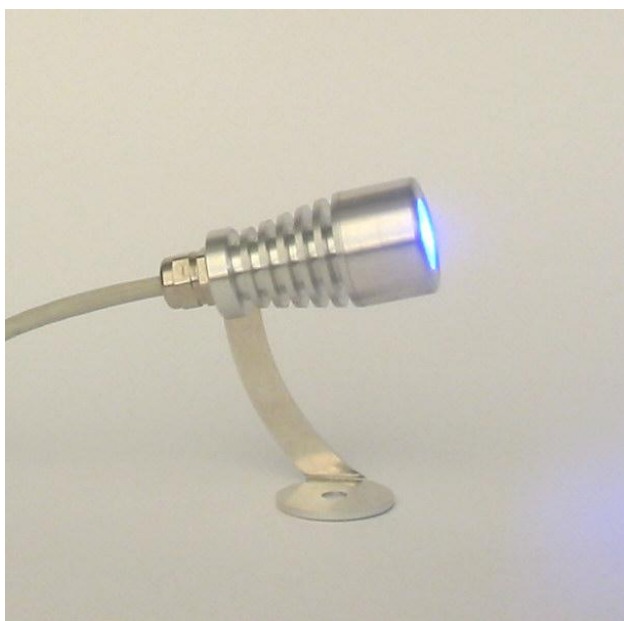

# COLIBRI'

CODE: IN001

COLIBRI' is the smallest LED light unit designed for wall washing, up lighting and down lighting applications. It represents a completely new direction in interior and exterior color change lighting thanks to the latest L.E.D. technology blended with the best optics which ensure a trouble free unit and many years of maintenance free operation.

COLIBRI' is the smallest RGB colourchanger on the market. It can be used in many applications: column and wall washing, mood lighting, architectural lighting, bar & club lighting, shops, museums.

## FEATURES:

- LUXEON LED long Life ~è50.000 hours
- 1 LED 1,2W (red, green, blue, white)
- Range of beam angles one color: 12°, 30°, 45°, 110° and 25x6°
- 1 LED 6,7W RGB 110° (BOX LED 1W)
- No moving parts
- No gels or filters
- Low voltage
- Cool beam operation / fanless / noiseless
- No UV
- IP67 environmental construction
- Aluminium finish