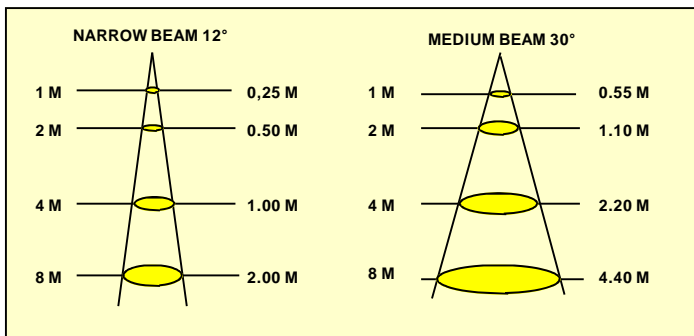

## FEATURES:

- LUXEON LED long Life ~50.000 hours
- 12 LEDS 1,2W (4 Red, 4 Green, 4 Blue)
- RGB or one color (red, green, blue, white)
- Range of beam angles: 12°, 30°, 25x6°
- Deep saturated colours or pastel colours
- Low energy consumption ~12 W
- DMX controlled via BOX LED 1W
- No moving parts
- No gels or filters
- Low voltage
- Cool beam operation / fanless / noiseless
- No UV
- Thermal sensor
- IP67 environmental construction
- Aluminium finish