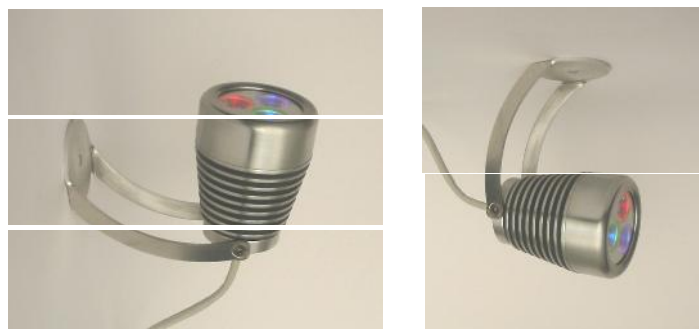

SPOT 3

SPOT 9

CODE: SP009

SPOT 3 and SPOT 9 are LED light units designed for wall washing, up lighting and down lighting applications. They represent a completely new direction in interior and exterior color change lighting thanks to the latest L.E.D. technology blended with the best optics which ensure a trouble free unit and many years of maintenance free operation.

SPOT 3 and SPOT 9 can be used in many applications: column and wall washing, mood lighting, architectural lighting, bar & club lighting, shops, museums.

FEATURES:

- LUXEON LED long Life ~50.000 hours
- RGB or one color (red, green, blue, white)
- Range of beam angles: 12°, 30°, 25x6°
- Deep saturated colours or pastel colours
- No moving parts
- No gels or filters
- Low voltage
- Cool beam operation / fanless / noiseless
- No UV
- Thermal sensor
- IP67 environmental construction
- Aluminium finish

SPOT 3:

- 3 LEDs 1,2W
- Low energy consumption ~3 W
- DMX controlled via BOX LED 1W

SPOT 9:

- 3 LEDs 3W
- Low energy consumption ~9 W
- DMX controlled via BOX LED 3W

LUXEON™