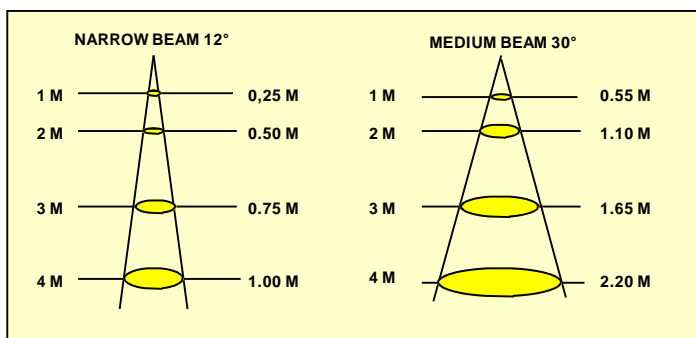

SPOT 3 and SPOT 9 can be used in many applications: column and wall washing, mood lighting, architectural lighting, bar & club lighting, shops, museums.

FEATURES:

- LUXEON LED long Life ~50.000 hours
- RGB or one color (red, green, blue, white)
- Range of beam angles: 12°, 30°, 25x6°
- Deep saturated colours or pastel colours
- No moving parts
- No gels or filters
- Low voltage
- Cool beam operation / fanless / noiseless
- No UV
- Thermal sensor
- IP67 environmental construction
- Aluminium finish