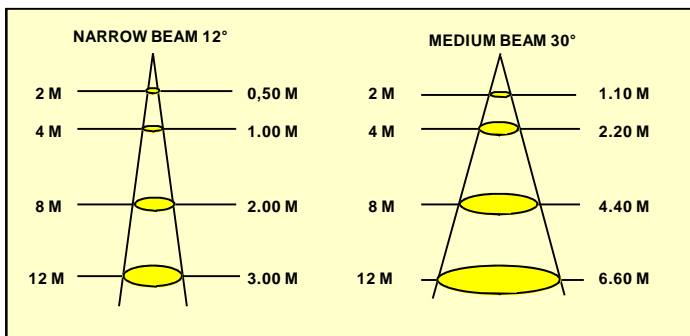

SPOT 36 can be used in many applications: column and wall washing, mood lighting, architectural lighting, bar & club lighting, shops, museums and TV sets.

POWER LED
1W
350mA

IP67

FEATURES:

- LUXEON LED long Life ~50.000 hours
- 36 LEDs 1,2W (12 Red, 12 Green, 12 Blue)
- RGB or one color (red, green, blue, white)
- Range of beam angles: 12°, 30°, 25x6°
- Deep saturated colours or pastel colours
- Low energy consumption ~36 W
- DMX controlled via BOX LED 1W
- No moving parts
- No gels or filters
- Low voltage
- Cool beam operation / fanless / noiseless
- No UV
- Thermal sensor
- IP67 environmental construction
- Aluminium finish