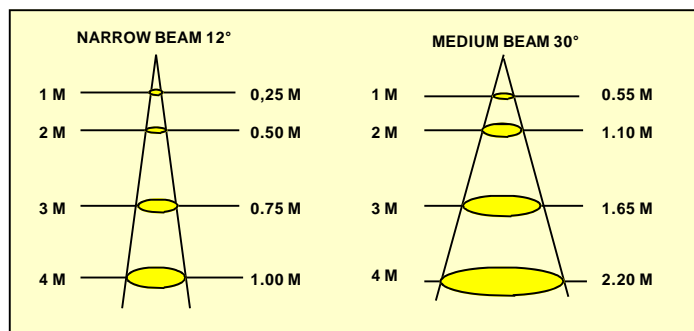

MODULE AR111:

- 12 LEDS 1,2W (BOX LED 1W)
- Range of beam angles: 12°, 30°